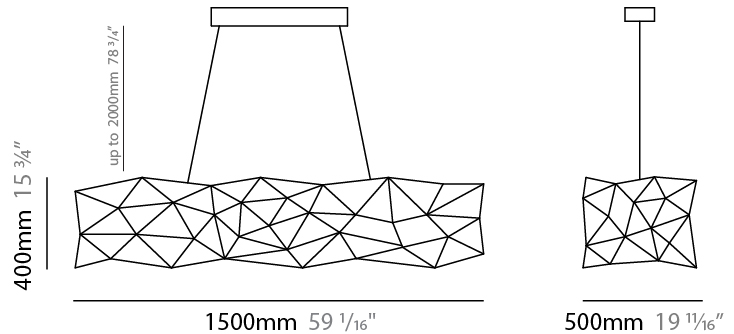

PROJECT	_____
TYPE	_____
SPECIFIER	_____
QUANTITY	_____
DATE	_____

COSMOS ABSTRACT SUSPENSION

D101943-

base number	LED	Color	Finish
	Dimming	Temperature	Options

1. To build a product code in our configurator select the specify button on the base model # product page
2. To build a manual product code on this datasheet choose from the options listed below in blue font and add the suffix to the base model #

GENERAL

Series: Cosmos Abstract
Partner: Quasar
Division: Design
Installation: Suspension
Product Type: Chandelier
Mounting Location: Ceiling

PHYSICAL

Shape: Abstract
Length (mm): 1500
Length (in): 59 1/16
Width (mm): 500
Width (in): 19 11/16
Height (mm): 400
Height (in): 15 3/4
Max. Overall Height (mm): 2400
Max. Overall Height (in): 94 1/2
Weight (kg): 4.5
Weight (lbs): 9.92
Fixture Finish: NIC / BRA / BBR
Fixture Material: Metal
Upon Request: Custom Sizes

ELECTRICAL

Lamp Type: LED
Input Wattage (W): 33
Dimming: Non-Dimming / Phase Dimming (120vac Only)
Driver Included: Yes
Driver Location: Integrated
Driver Type: Constant Voltage - Universal
Driver Class: Class 2
Input Voltage (V): 120 - 277
Output Voltage (V): 12
Upon Request: Integral: 0-10Vdc dimming

LED

Number of LEDs: 55
Color Temperature (°K): 2400 / 2800
Max. Delivered Lumen (lm): 1650 (2800K)
CRI: >90 CRI
Lamp Life (hrs): 50000

OPTICAL

RATINGS AND CERTIFICATIONS

Certified By: Certified for North American Standards
IP rating: IP20