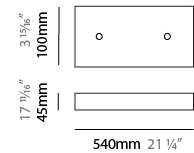

PROJECT	_____
TYPE	_____
SPECIFIER	_____
QUANTITY	_____
DATE	_____

COSMOS ABSTRACT SUSPENSION

D101943-

base number	LED	Color	Finish
	Dimming	Temperature	Options

1. To build a product code in our configurator select the specify button on the base model # product page
2. To build a manual product code on this datasheet choose from the options listed below in blue font and add the suffix to the base model #

GENERAL

Series: Cosmos Abstract
Partner: Quasar
Division: Design
Installation: Suspension
Product Type: Chandelier
Mounting Location: Ceiling

PHYSICAL

Shape: Abstract
Length (mm): 1500
Length (in): 59 1/16
Width (mm): 500
Width (in): 19 11/16
Height (mm): 400
Height (in): 15 3/4
Max. Overall Height (mm): 2400
Max. Overall Height (in): 94 1/2
Weight (kg): 4.5
Weight (lbs): 9.92
Fixture Finish: NIC / BRA / BBR
Fixture Material: Metal
Upon Request: Custom Sizes

ELECTRICAL

Lamp Type: LED
Input Wattage (W): 33
Dimming: Non-Dimming / Phase Dimming (120vac Only)
Driver Included: Yes
Driver Location: Integrated
Driver Type: Constant Voltage - Universal
Driver Class: Class 2
Input Voltage (V): 120 - 277
Output Voltage (V): 12
Upon Request: Integral: 0-10Vdc dimming

LED

Number of LEDs: 55
Color Temperature (°K): 2400 / 2800
Max. Delivered Lumen (lm): 1650 (2800K)
CRI: >90 CRI
Lamp Life (hrs): 50000

OPTICAL

RATINGS AND CERTIFICATIONS

Certified By: Certified for North American Standards
IP rating: IP20