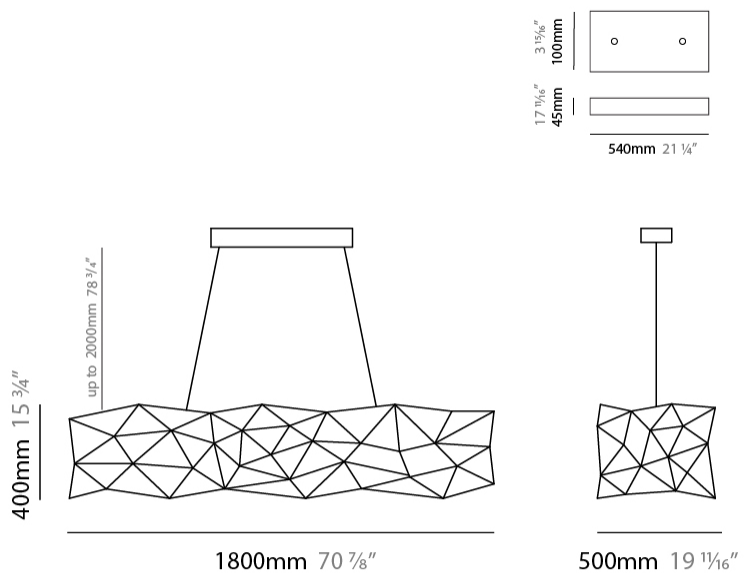

COSMOS ABSTRACT SUSPENSION

D101739-

base number   LED Dimming   Color Temperature   Finish Options

1. To build a product code in our configurator select the specify button on the base model # product page
2. To build a manual product code on this datasheet choose from the options listed below in blue font and add the suffix to the base model #

GENERAL

Series: Cosmos Abstract
Partner: Quasar
Division: Design
Installation: Suspension
Product Type: Chandelier
Mounting Location: Ceiling

PHYSICAL

Shape: Abstract
Length (mm): 1800
Length (in): 70 ⁷/₈
Width (mm): 500
Width (in): 19 ¹¹/₁₆
Height (mm): 400
Height (in): 15 ³/₄
Max. Overall Height (mm): 2400
Max. Overall Height (in): 94 ¹/₂
Weight (kg): 4.5
Weight (lbs): 9.92
Fixture Finish: [NIC / BRA / BBR](#)
Fixture Material: Metal
Cable Details: 2000mm Cable
Upon Request: Custom Sizes

ELECTRICAL

Lamp Type: LED
Input Wattage (W): 36
Dimming: [Non-Dimming / Phase Dimming (120vac Only)](#)
Driver Included: Yes
Driver Location: Integrated
Driver Type: Constant Voltage - Universal
Driver Class: Class 2
Input Voltage (V): 120 - 277
Output Voltage (V): 12
Upon Request: Integral: 0-10Vdc dimming

LED

Number of LEDs: 60
Color Temperature (°K): [2400 / 2800](#)
Max. Delivered Lumen (lm): 1800 (2800K)
CRI: >90 CRI
Lamp Life (hrs): 50000

OPTICAL

RATINGS AND CERTIFICATIONS

Certified By: Certified for North American Standards
IP rating: IP20