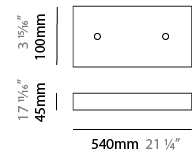

COSMOS ABSTRACT SUSPENSION

D101740-

base number   LED Dimming   Color Temperature   Finish Options

1. To build a product code in our configurator select the specify button on the base model # product page
2. To build a manual product code on this datasheet choose from the options listed below in blue font and add the suffix to the base model #

GENERAL

Series: Cosmos Abstract
Partner: Quasar
Division: Design
Installation: Suspension
Product Type: Chandelier
Mounting Location: Ceiling

PHYSICAL

Shape: Abstract
Length (mm): 2000
Length (in): 78 ¾
Width (mm): 500
Width (in): 19 11/16
Height (mm): 400
Height (in): 15 ¾
Max. Overall Height (mm): 2400
Max. Overall Height (in): 94 ½
Weight (kg): 4.5
Weight (lbs): 9.92
Fixture Finish: [NIC / BRA / BBR](#)
Fixture Material: Metal
Cable Details: 2000mm Cable
Upon Request: Custom Sizes

ELECTRICAL

Lamp Type: LED
Input Wattage (W): 42
Dimming: [Non-Dimming / Phase Dimming (120vac Only)](#)
Driver Included: Yes
Driver Location: Integrated
Driver Type: Constant Voltage - Universal
Driver Class: Class 2
Input Voltage (V): 120 - 277
Output Voltage (V): 12
Upon Request: Integral: 0-10Vdc dimming

LED

Number of LEDs: 70
Color Temperature (°K): [2400 / 2800](#)
Max. Delivered Lumen (lm): 2100 (2800K)
CRI: >90 CRI
Lamp Life (hrs): 50000

OPTICAL

RATINGS AND CERTIFICATIONS

Certified By: Certified for North American Standards
IP rating: IP20