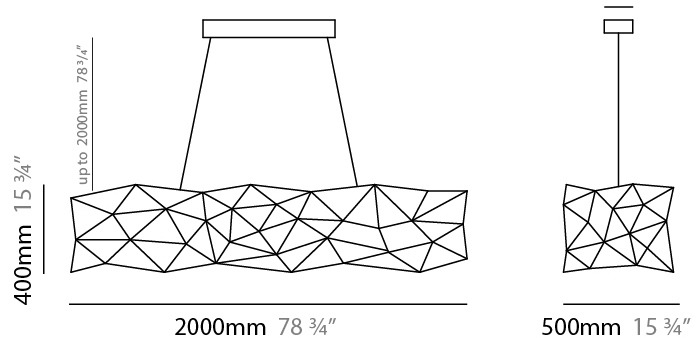

COSMOS ABSTRACT SUSPENSION

D101740-

base number   LED Dimming   Color Temperature   Finish Options

1. To build a product code in our configurator select the specify button on the base model # product page
2. To build a manual product code on this datasheet choose from the options listed below in blue font and add the suffix to the base model #

GENERAL

Series: Cosmos Abstract
Partner: Quasar
Division: Design
Installation: Suspension
Product Type: Chandelier
Mounting Location: Ceiling

PHYSICAL

Shape: Abstract
Length (mm): 2000
Length (in): 78 ¾
Width (mm): 500
Width (in): 19 11/16
Height (mm): 400
Height (in): 15 ¾
Max. Overall Height (mm): 2400
Max. Overall Height (in): 94 ½
Weight (kg): 4.5
Weight (lbs): 9.92
Fixture Finish: [NIC / BRA / BBR](#)
Fixture Material: Metal
Cable Details: 2000mm Cable
Upon Request: Custom Sizes

ELECTRICAL

Lamp Type: LED
Input Wattage (W): 42
Dimming: [Non-Dimming / Phase Dimming (120vac Only)](#)
Driver Included: Yes
Driver Location: Integrated
Driver Type: Constant Voltage - Universal
Driver Class: Class 2
Input Voltage (V): 120 - 277
Output Voltage (V): 12
Upon Request: Integral: 0-10Vdc dimming

LED

Number of LEDs: 70
Color Temperature (°K): [2400 / 2800](#)
Max. Delivered Lumen (lm): 2100 (2800K)
CRI: >90 CRI
Lamp Life (hrs): 50000

OPTICAL

RATINGS AND CERTIFICATIONS

Certified By: Certified for North American Standards
IP rating: IP20